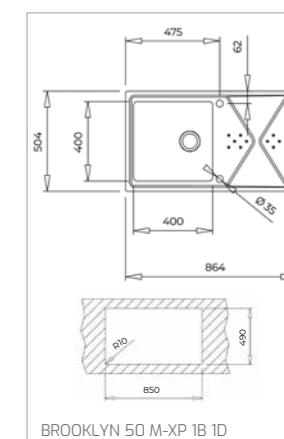

MODEL E 1B

BROOKLYN 50 M-XP 1B 1D