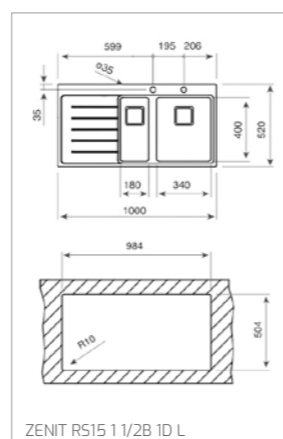

LI5 1481

BE LINEA RS15 7140

ZENIT RS15 1 1/2B 1D L