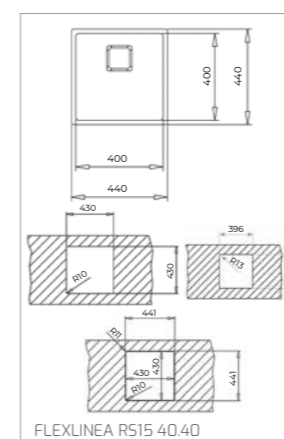

FORLINEA RS15 50.40

FLEXLINEA RS15 34.40

BAHIA 1B PLUS

FLEXLINEA RS15 40.40